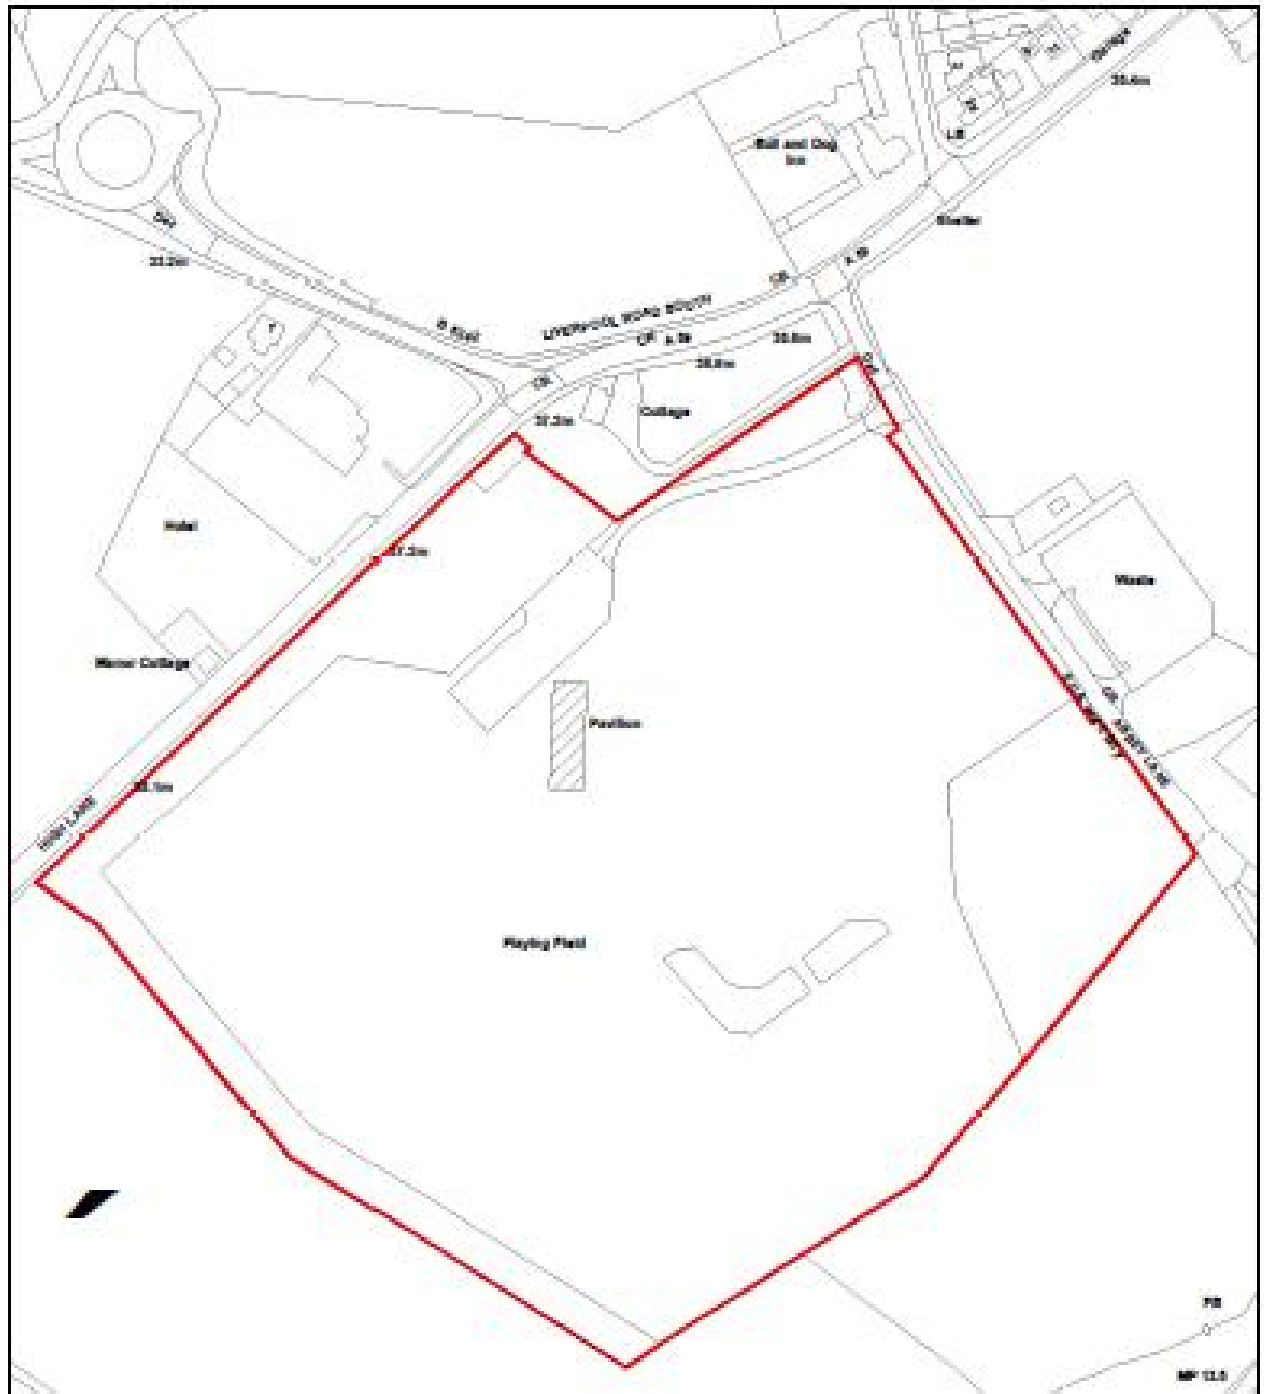

## Appendix 1

## West Lancashire Borough Council

Plan Title

ABBEY LANE PLAYING FIELDS AND PAVILION, BURSCOUGH  
DEED C914 LA696633 Building Area 533 sqm  
PLAN WLP112/A AREA edged red 10.15 ha (25.07 acres) 09/07/2009

Crown Copyright. All Rights Reserved. Licence No. 100024309.

Scale 1:2,500